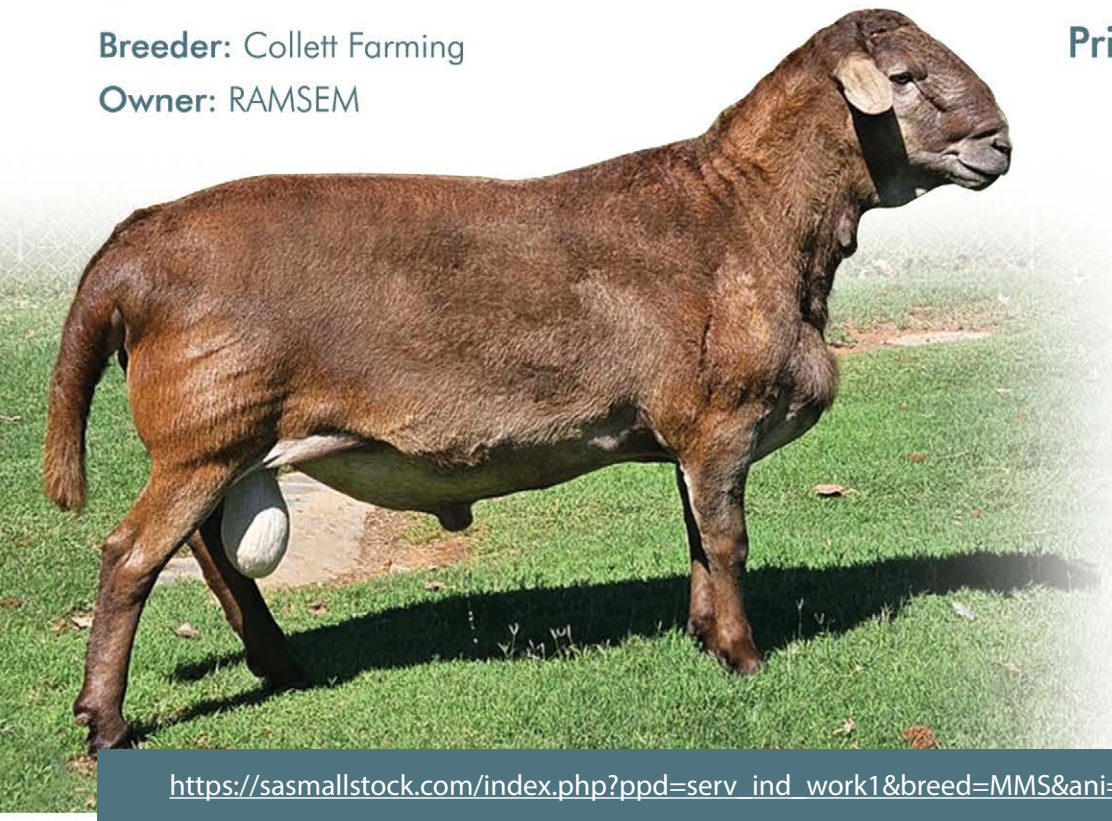

[f]: +27 (0) 82900 3903/4 | +27 (0) 51 412 6327 | [e]: hendriette@ramsem.com

A photograph of a cow with white and brown patches, standing in a fenced enclosure. The cow is seen through a chain-link fence. The background shows some trees and a clear sky.

Meatmaster

DAKAR
CC 24 0159

Breeder: Collett Farming
Owner: RAMSEM

Price/straw: R100,00

https://sassmallstock.com/index.php?ppd=serv_ind_work1&breed=MMS&ani=99762445&anibrd=MMS

[t]: +27 (0) 82900 3903/4 | +27 (0) 51 412 6327
[e]: hendriette@ramsem.com

André Pretorius
Fotografie©

EL TORO
CC 21 0309

Breeder: Collett Farming
Owner: Landrani Meatmasters

Price/straw: R100,00

https://www.sasmallstock.com/index.php?ppd=serv_ind_work1&breed=MMS&ani=92602887&anibrd=MMS

BIG BRASS
CC 23 0017

Breeder: Collett Farming
Owner: Duncan Cairns, Yield Agri Investments

Price/straw: R250,00

https://www.sasmallstock.com/index.php?ppd=serv_ind_work1&breed=MMS&ani=96793724&anibrd=MMS