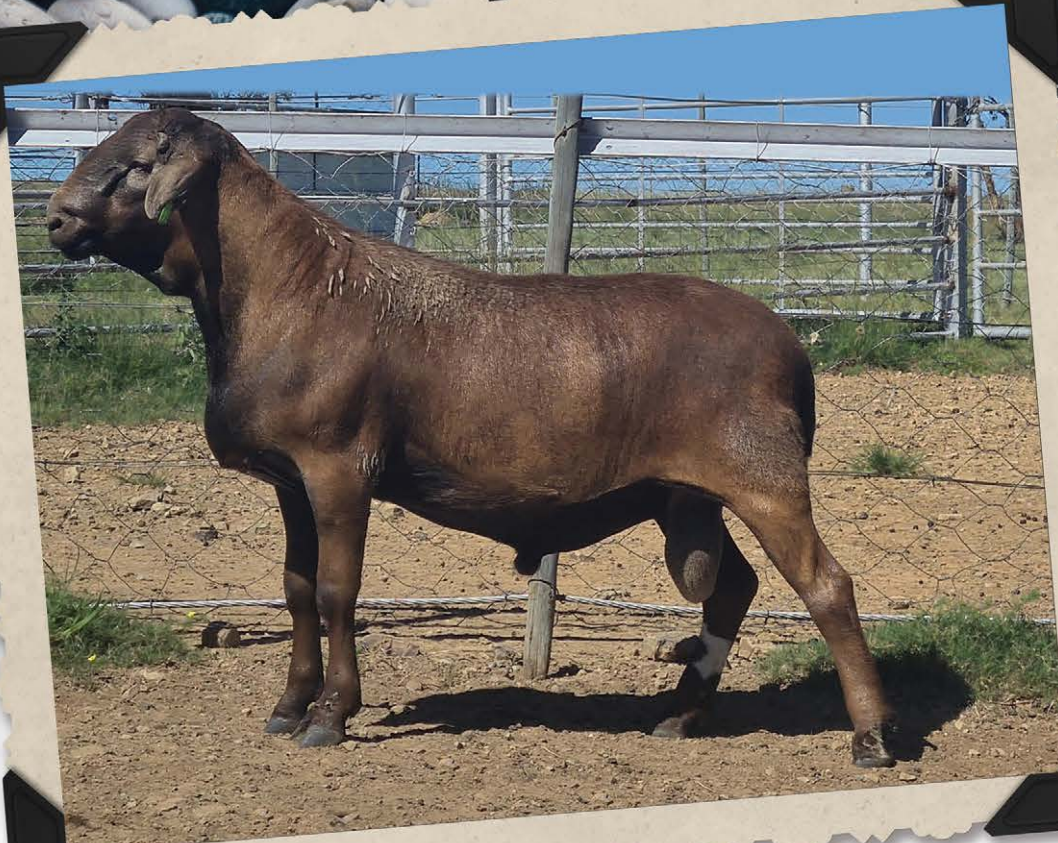

CC 20 0456

Breeder & Owner: Collett Farming

Price/straw: R130,00

Conformation traits: Chocolate in colour with a very solid confirmation, good on his legs with very good covering. He has very good balance between fat and muscle. He keeps condition very well in the veld while mating the ewes.

Pedigree: The sire line starts with CRC 07 203 Spot-on, KI 10 225, LM 13 756 Max, CC 16 226 and CC 17 528 Dam Important his sire. On the dam's sire side, we start with CRC 10 035 Lories, CC 13 034 Lucky and then his mother's sire CC 15 407 Lucky Strike. His dam CC 17 512. **She lambed at 11 months with a ILP of 327 days and an EPI of 109.**

Breeding values: Very good balance between growth and fertility.

<https://www.sasmallstock.com//index.php?ppd=serv_ind_work1&breed=MMS&ani=90336132&anibrd=MMS>

[t]: +27 (0) 82900 3903/4 | +27 (0) 51 412 6327 | [e]: hendriette@ramsem.com